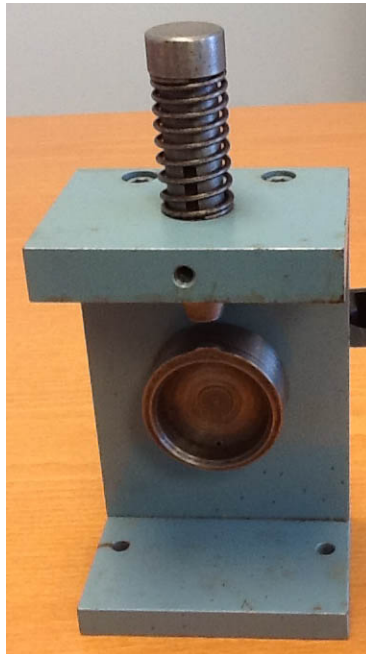

#501
Manual Solenoid Opening Fixture
\$350.00 FOB: Illinois

This Manual Solenoid Opening Fixture is tooled for 5 & 10MT Solenoids.
Productions Rate: up to 150 per hour
Requires a Hydraulic or Air Press-3 Ton-Not included
Like New Condition